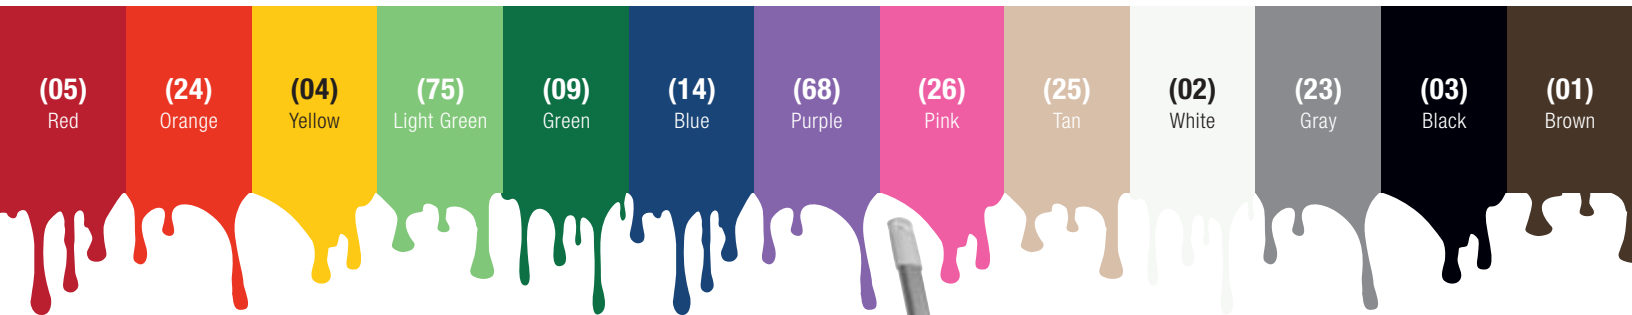

PICK A COLOR, ANY COLOR.

Develop a safe, reliable HACCP cleaning program with Sparta color-coded products. The colorful, quality items promote safety while reducing the risk of cross-contamination, protecting both your business and your patrons. The color-coded system you have been asking for is finally here, so assemble the colors you need to tailor a coded system that is right for you!

Benefits & Features

- Aluminum handle provides stability for long-lasting use
- Yoke locks into bail for easy waste disposal
- Serrated edge allows you to “comb” the broom

Prod No	Description	Pan Dimensions (L x W x H)	Overall Dimensions (L x W x H)	Color*	Pack
Upright Dustpan					
361410EC	Upright Dustpan	12" x 11" x 3.5"	12" x 11" x 30"	01, 02, 03, 04, 05, 09, 14, 23, 24, 25, 26, 68, 75	6 ea

Some colors may only be available for pre-order.