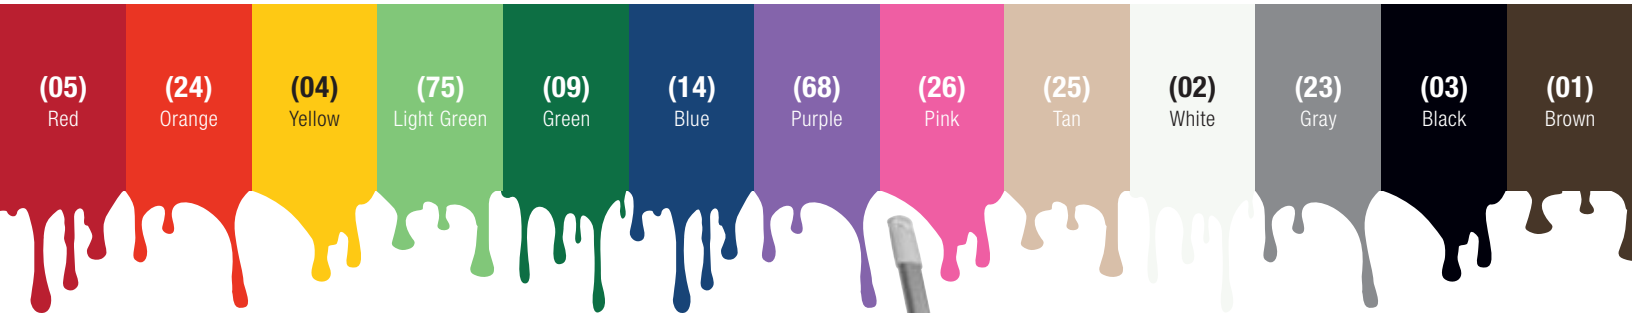

# PICK A COLOR, ANY COLOR.

Develop a safe, reliable HACCP cleaning program with Sparta color-coded products. The colorful, quality items promote safety while reducing the risk of cross-contamination, protecting both your business and your patrons. The color-coded system you have been asking for is finally here, so assemble the colors you need to tailor a coded system that is right for you!

## Benefits & Features

- Aluminum handle provides stability for long-lasting use
- Yoke locks into bail for easy waste disposal
- Serrated edge allows you to “comb” the broom

Prod No	Description	Pan Dimensions (L x W x H)	Overall Dimensions (L x W x H)	Color*	Pack
<b>Upright Dustpan</b>					
361410EC	Upright Dustpan	12" x 11" x 3.5"	12" x 11" x 30"	01, 02, 03, 04, 05, 09, 14, 23, 24, 25, 26, 68, 75	6 ea

Some colors may only be available for pre-order.